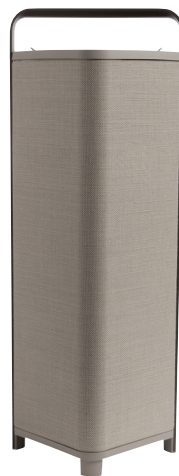

escape®

a journey through sound

P9

PVP € 1199

State-Of-The-Art - Colunas Portáteis de Última Geração

P9 Tan

Características

1. ⦿ Weather Resistant Design.
   - ⦿ Delivers the most detailed sound reproduction in 360° using 4 individual 3-inch full range drivers.
   - ⦿ 8-inch subwoofer (20 cm) punching out bass that is both deep and powerful.
   - ⦿ Digital Power Amplifier – Total Capacity 100 Watt RMS – Frequency response 20HZ – 20KHz.
   - ⦿ Two Powerful 24-BIT DSP Processors for optimal tone control.
   - ⦿ Bluetooth® 4.2 – supports Advance Audio Coding (AAC) and Qualcomm® aptX™
   - ⦿ USB Flash Drive Audio Input and universal 3.5mm auxiliary input (x2)
   - ⦿ Digital interface – interaction via a dedicated Escape® P9 or Remote App (*) for IOS® and Android™
   - ⦿ Twin Mode Capacity for combining two Escape® P9 in a wireless stereo configuration.
   - ⦿ Powerful rechargeable LiFePo4 battery for 16 hours of wireless listening pleasure at typical listening volume.
   - ⦿ Internal charging system (240v/50Hz – 110v/60Hz for easy recharging).
   - ⦿ Product Dimensions: 731mm (H) x 293mm (W) x 293mm (D)
   - ⦿ Net Weight: 12.30 KG
2. (*) Remote app requires P9 MCU version 3.1.6 or higher (see P9 product page on Escape® website)

Acessórios

Travel Case

Strong & light-weight ABS/PC-Polycarbonate
35.43 " (H) x 11.81 " (W) x 10.24 " (D) • 3,6 kg
83cm (H) x 30cm (B) x 29cm (D) • 3,6 kg

PVP€119

USB Flash Drive 32GB

USB Flash Drive in a compact aluminum housing
0.9 " (H) x 0.47 " (W) x 0.2 " (D) • 5 g
23 mm (H) x 12 mm (B) x 5 mm (D) • 5 g

PVP €19

HIFI DELAUDIO