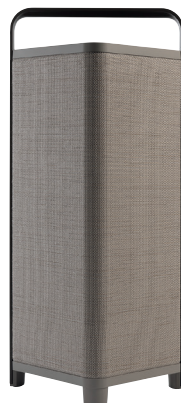

P6^{Air} Tan

P6^{Air} White

Chromecast built-in

ROOM
READY

airable

Bluetooth™

Características

- ~ Supports Apple AirPlay 2, Chromecast built-in, Roon Advanced Audio Transport (RAAT), Spotify Connect, Bluetooth® 5.0
- ~ High-Res Multi-Room audio streaming (192 kHz/24-bit).
- ~ Airable internet radio service and podcast. Three frequently used radio stations can be stored as presets on the keypad.
- ~ Detailed sound reproduction in 360 ° using 2 high-quality 3-inch full-range drivers.
- ~ 6 1/2-inch subwoofer (17 cm) provides impressive bass response that is both deep and powerful.
- ~ Digital Power Amplifier - Total capacity 60 Watt RMS – Frequency response 20 Hz - 20 kHz.
- ~ Powerful 24-bit DSP Processors for optimal tone control.
- ~ Digital interface - Interaction via a dedicated Escape® Remote app for iOS® and Android™.
- ~ Powerful rechargeable LiFePo4 battery for 16 hours of wireless listening pleasure at typical listening volume.
- ~ Internal charging system (240 v/50 Hz - 110 v/60 Hz) for easy recharging.
- ~ Weather resistant (IPX4).
- ~ Product dimensions: 550 mm (H) x 200 mm (W) x 200 mm (D)
- ~ Net weight: 7.50 kg

HIFI DELA AUDIO

escape®

a journey through sound

P6 BT

PVP € 599

Uma conexão Bluetooth®, música em todo o lado

P6 BT Black

P6 BT Tan