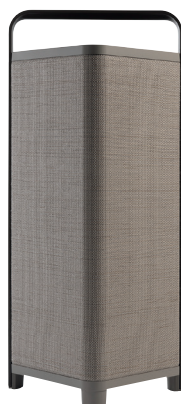

P6^{Air} Tan

P6^{Air} White

Chromecast built-in

ROOM
READY

airable

Bluetooth™

Características

- ~ Supports Apple AirPlay 2, Chromecast built-in, Roon Advanced Audio Transport (RAAT), Spotify Connect, Bluetooth® 5.0
- ~ High-Res Multi-Room audio streaming (192 kHz/24-bit).
- ~ Airable internet radio service and podcast. Three frequently used radio stations can be stored as presets on the keypad.
- ~ Detailed sound reproduction in 360 ° using 2 high-quality 3-inch full-range drivers.
- ~ 6 1/2-inch subwoofer (17 cm) provides impressive bass response that is both deep and powerful.
- ~ Digital Power Amplifier - Total capacity 60 Watt RMS – Frequency response 20 Hz - 20 kHz.
- ~ Powerful 24-bit DSP Processors for optimal tone control.
- ~ Digital interface - Interaction via a dedicated Escape® Remote app for iOS® and Android™.
- ~ Powerful rechargeable LiFePo4 battery for 16 hours of wireless listening pleasure at typical listening volume.
- ~ Internal charging system (240 v/50 Hz - 110 v/60 Hz) for easy recharging.
- ~ Weather resistant (IPX4).
- ~ Product dimensions: 550 mm (H) x 200 mm (W) x 200 mm (D)
- ~ Net weight: 7.50 kg